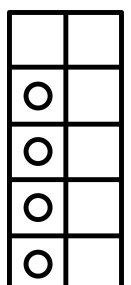

# Color by Ten Frame

Count the ten frames and color the snowflakes using the key below.

1 = blue   2 = green   3 = purple   4 = yellow   5 = pink

Name \_\_\_\_\_

# Color by Ten Frame

Count the ten frames and color the snowflakes with the key below.

6 = black    7 = orange    8 = blue    9 = grey    10 = brown