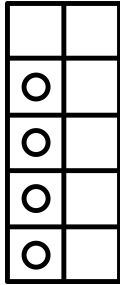

# Color by Ten Frame

Count the ten frames and color the snowflakes using the key below.

1 = blue   2 = green   3 = purple   4 = yellow   5 = pink

Name \_\_\_\_\_

# Color by Ten Frame

Count the ten frames and color the snowflakes with the key below.

6 = black    7 = orange    8 = blue    9 = grey    10 = brown