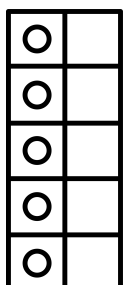

# Color by Ten Frame

Count the ten frames and color the snowflakes using the key below.

1 = blue   2 = green   3 = purple   4 = yellow   5 = pink

Name \_\_\_\_\_

# Color by Ten Frame

Count the ten frames and color the snowflakes with the key below.

6 = black    7 = orange    8 = blue    9 = grey    10 = brown