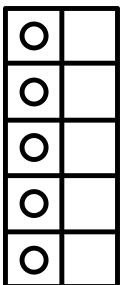

# Color by Ten Frame

Count the ten frames and color the snowflakes using the key below.

1 = blue   2 = green   3 = purple   4 = yellow   5 = pink

Name \_\_\_\_\_

# Color by Ten Frame

Count the ten frames and color the snowflakes with the key below.

6 = black    7 = orange    8 = blue    9 = grey    10 = brown