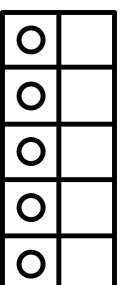

# Color by Ten Frame

Count the ten frames and color the snowflakes using the key below.

1 = blue   2 = green   3 = purple   4 = yellow   5 = pink

Name \_\_\_\_\_

# Color by Ten Frame

Count the ten frames and color the snowflakes with the key below.

6 = black    7 = orange    8 = blue    9 = grey    10 = brown